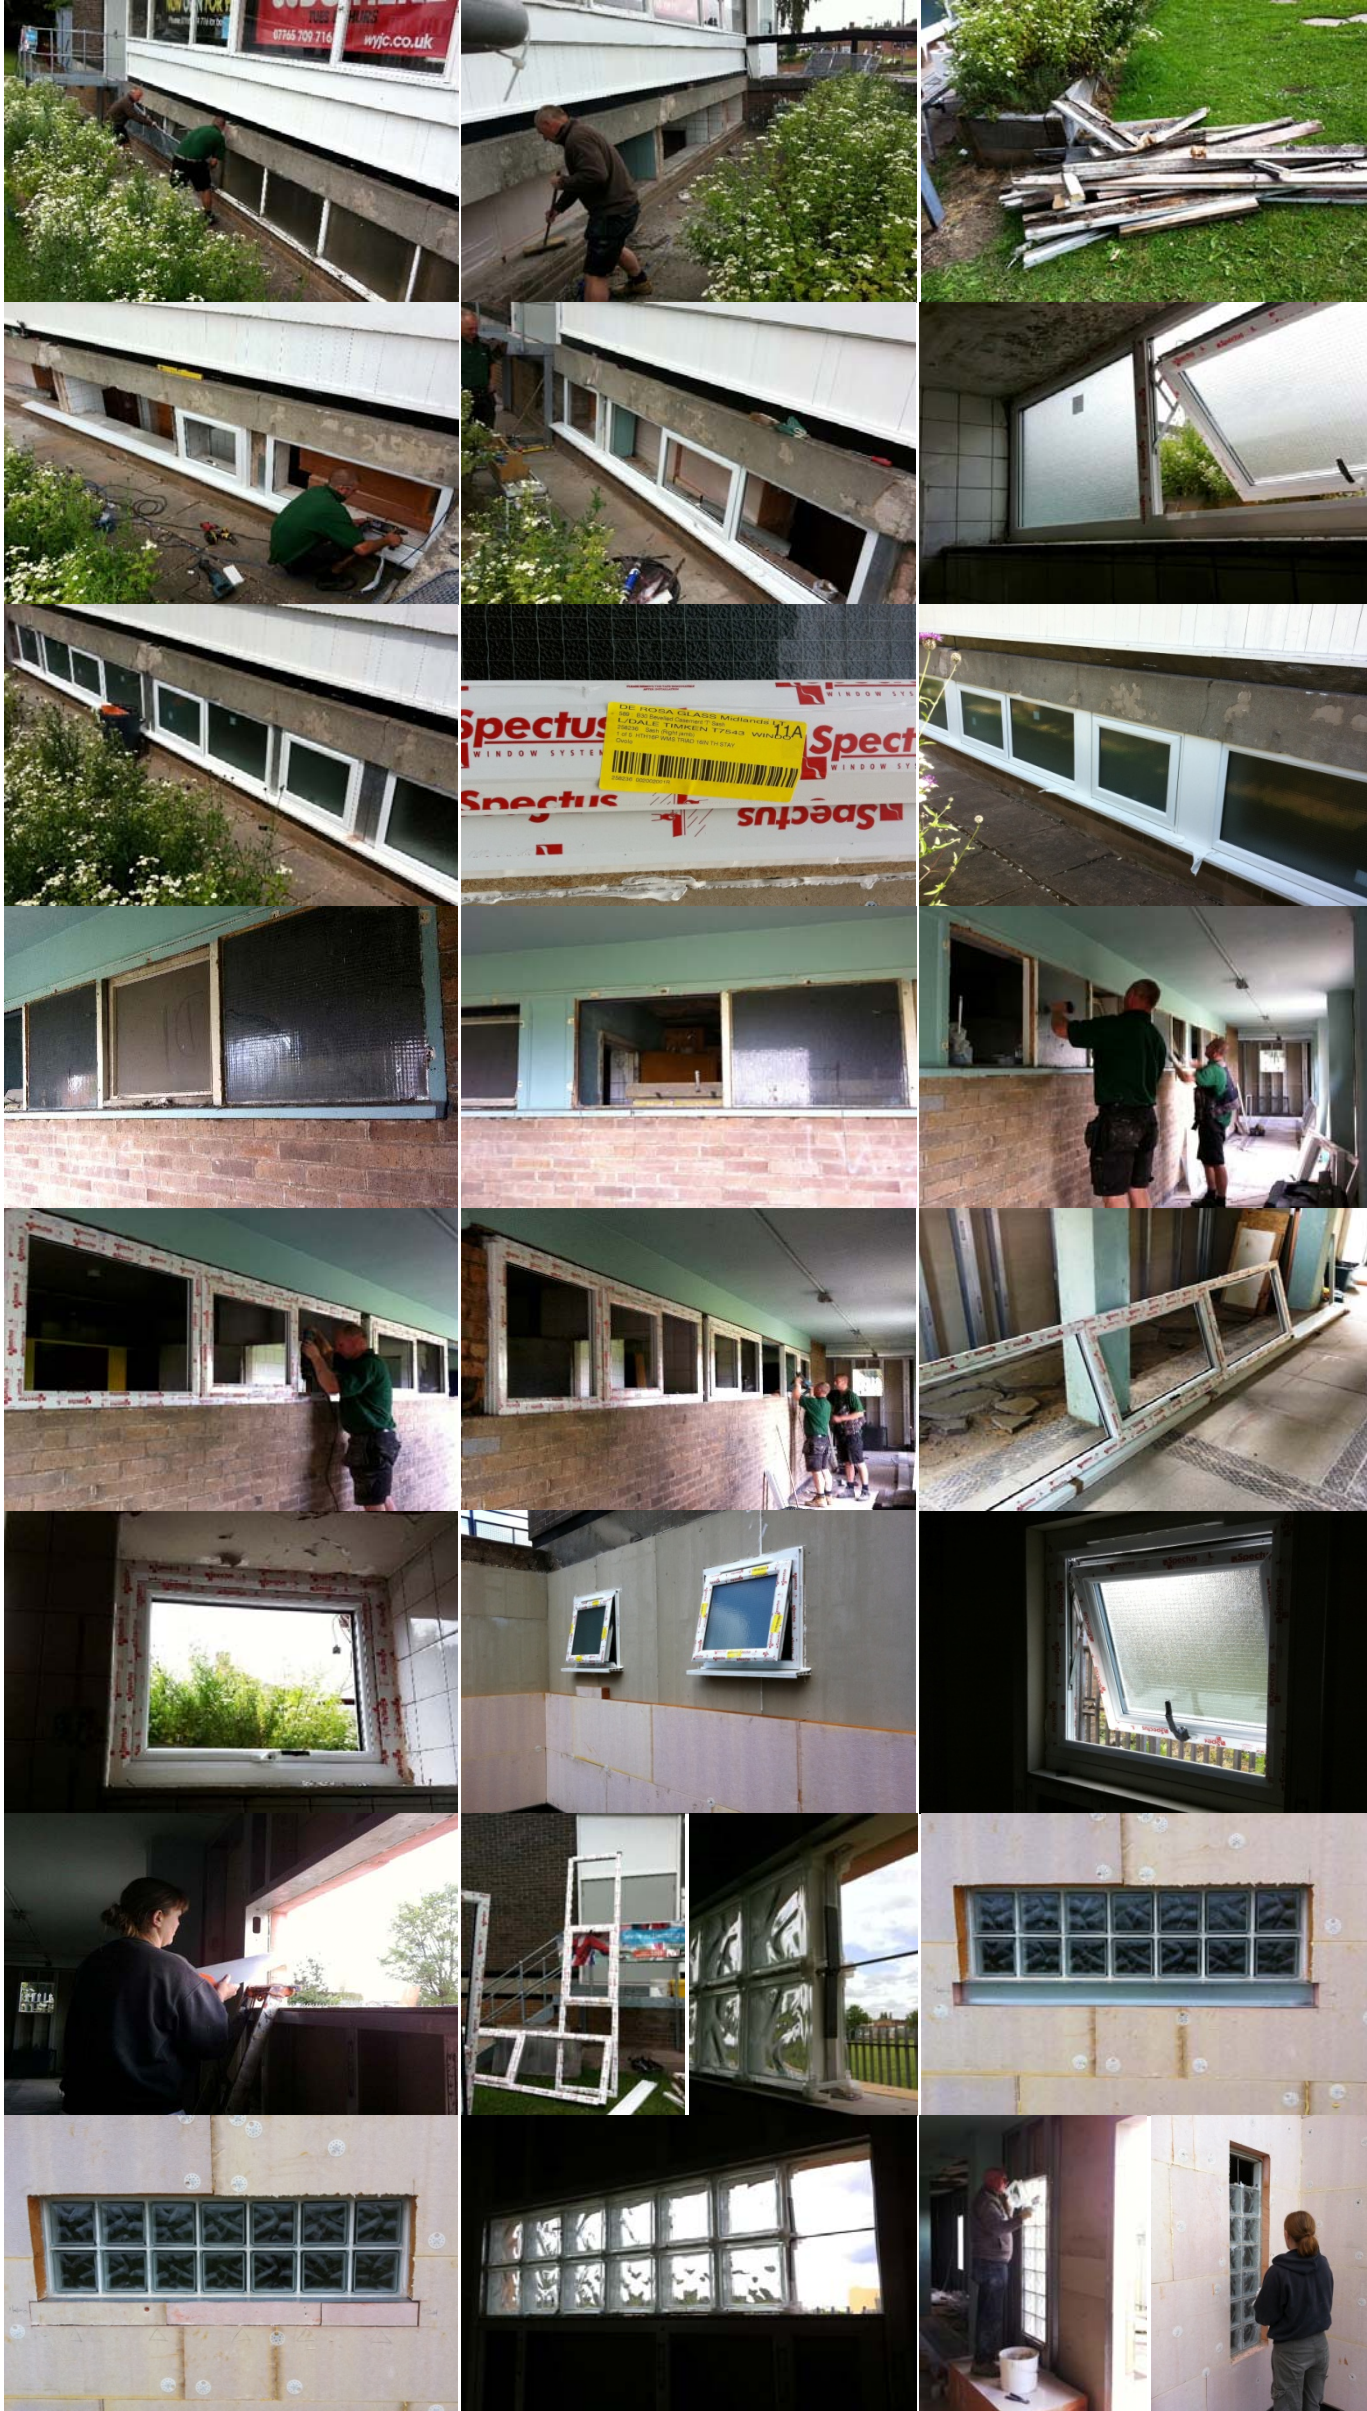

Hilton Hall Community Centre Repair Programme Progress Photographs
Timken Foundation Window & Door Project June 2011 (Phase One).

To return to the photographs page just click the link below:
<http://hiltonhall.com/photographs.htm>