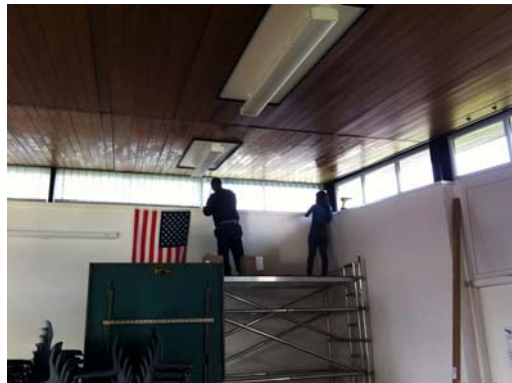

HILTON HALL COMMUNITY CENTRE: OUR NEW VERTICAL BLINDS: SECOND STAGE FITTED ON SATURDAY, 28TH JANUARY 2012

[CLICK THIS LINK TO RETURN TO HILTONHALL.COM WEB SITE](http://HILTONHALL.COM)